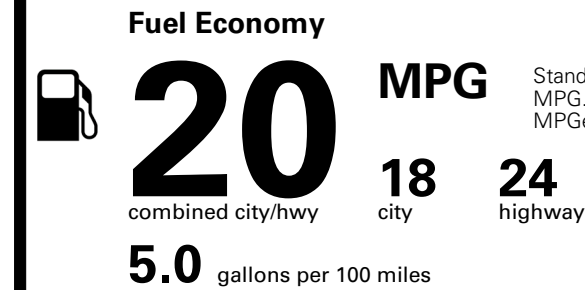

Inland Freight & Handling : \$1,600.00
Total Price : \$49,805.00

Proudly Supporting Hyundai Hope On Wheels and the Fight Against Pediatric Cancer Since 1998.

EPA DOT Fuel Economy and Environment

Gasoline Vehicle

Standard SUVs range from 12 to 115 MPG. The best vehicle rates 146 MPGe.

You spend \$4,000 more in fuel costs over 5 years compared to the average new vehicle.

Annual fuel cost \$2,500

Fuel Economy & Greenhouse Gas Rating (tailpipe only)